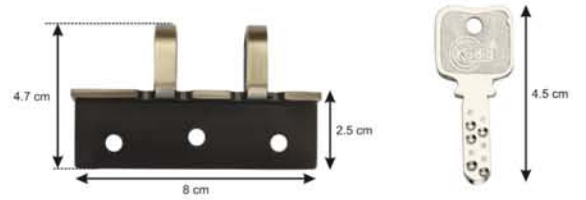

Black

TRI ROLLER LATCH

Keys : 4 Brass Ultra Keys
Finish : SS, Ant., Black, R/Gold

**Front & Back
Pull Handle**

SPH-871

Pull Handle
29mm Cylinder
Size : 16"/10"
Width : 40mm

ROXX (VERTI BOLT)

Keys : Brass Ultra Keys
Single & Double Door