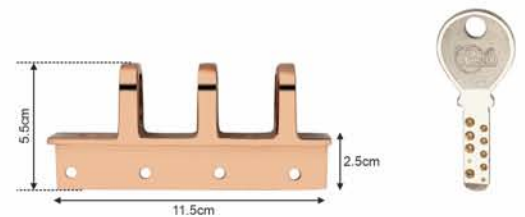

SUPER BOLT (2C)

Keys : Brass Ultra Keys
Single & Double Door

Features:

- Applications - Wooden Entrance, Sliding and Double Doors
- Strong Metal Body and Robust Design Provides Inherent Strength to Your Door
- 29mm Brass Cylinder 14 Pin
- High Precision Computerized Dimple 4 Keys
- Easy to Operate by Rotating Knob
- Flawless Finish