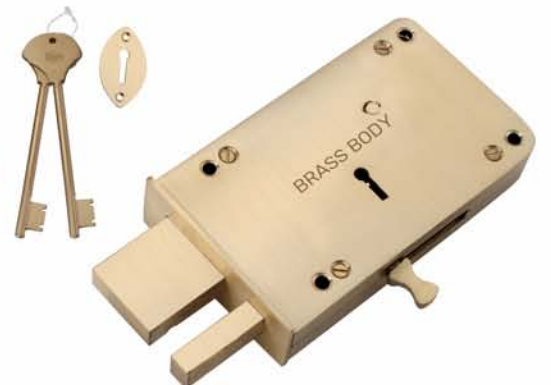

- Finish -
SS, Ant., Black, R/Gold

RL-1 (SS)
Brass-Bolt, Latch, Handle
Reversible Latch

RL-2 (IVORY)
Brass-Bolt, Latch, Handle
Reversible Latch

RL-3 (ANTIQUE)
Brass-Bolt, Latch, Handle
Reversible Latch

Reversible Latch

1204 (ROYAL)
8 Lvrs. D/T, 3 Key

1205
6 Lvrs. | 2 Key

1206
6 Lvrs. | 2 Key

1207
6 Levers | 2 Key

1211 (4")
Full Brass 2 in 1
D/T Long Brass Keys

1213 (6")
Full Brass Door Lock
4 Turn, Long Brass Keys

CY-126
HUNTER ULTRA
6 Turn Inter Lock
SS, Ant. & Black