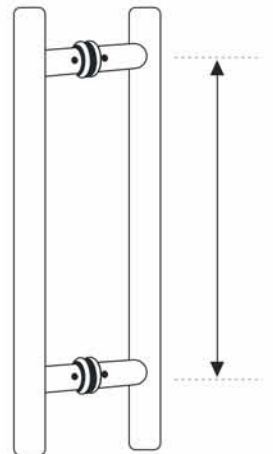

914 (LEAF)

906 (TWO LEG)

916 (SWING HOOK)

907 (ONE LEG)

441 (BELL)
Plain
1.25", 1.5" , 2"

443 (BELL)
Nakshin
1.25", 1.5" , 2"

SS (SQUARE)
CY Key Hole
SS & Ant.

SS (ROUND)
CY Key Hole
SS & Ant.

606
Rectangle
CP

607
KY Oval
CP

**GANESH
APH-901**
Pull Handle
375mm

**GANESH
ADK-46**
Door Knocker
250mm

ADK-45 (LION)
Door Knocker
165mm

MAYUR
Door Knocker
200mm

HORSE
Pull Handle
375mm

517 (BOSS)
Flat Pipe (40x10mm)
Full Matt 10", 12", 14".....

517 (BOSS)
Flat Pipe (40x10mm)
Antique 10", 12", 14".....

523 (SALUTE)
25x12mm Pipe
Full Matt

All Glass Door Handles
Ø Size Measurement
Hole to Hole in Inches

Size Available
8", 10", 12" in all models
Made on order
14", 16", 18", 24", 30", 36"
In 32mm Pipe Size Start
Above 12 Inches