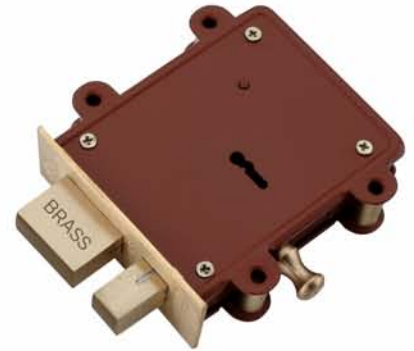

- Finish -
SS, Ant., Black, R/Gold

RL-1 (SS)
Brass-Bolt, Latch, Handle
Reversible Latch

RL-2 (IVORY)
Brass-Bolt, Latch, Handle
Reversible Latch

RL-3 (ANTIQUE)
Brass-Bolt, Latch, Handle
Reversible Latch

Reversible Latch

TRI BOLT (1C)
SS & Antique
Reversible Latch
4 Brass Ultra Keys

NL-1 (SS)
NL -2 (IVORY)
IN/OUTSIDE Latch

NLU-4 (Night Latch)
4 Brass Ultra Keys

IN/OUTSIDE
Brass Latch

1222-THOR DOOR LOCK

WITH PULL HANDLE BOTH INSIDE & OUTSIDE 3 KEYS
3 BULLET + 1 LATCH

Inside View

Outside View

1209 (ANTIQUE)
8 Lvrs. | 3 Key

1214 (SS)
8 Lvrs. | 3 Key

1214 (ANTIQUE)
8 Lvrs. | 3 Key

1201 (D/T)
8 Lvrs. | 3 Key

1202 (D/T)
8 Lvrs. | 3 Key

1203 (DELUXE)
Brass Bolt & Latch | 3 Key

1204 (ROYAL)
8 Lvrs. D/T, 3 Key

1205
6 Lvrs. | 2 Key

1206
6 Lvrs. | 2 Key

1207
6 Levers | 2 Key

1211 (4")
Full Brass 2 in 1
D/T Long Brass Keys

1213 (6")
Full Brass Door Lock
4 Turn, Long Brass Keys

CY-126
HUNTER ULTRA
6 Turn Inter Lock
SS, Ant. & Black