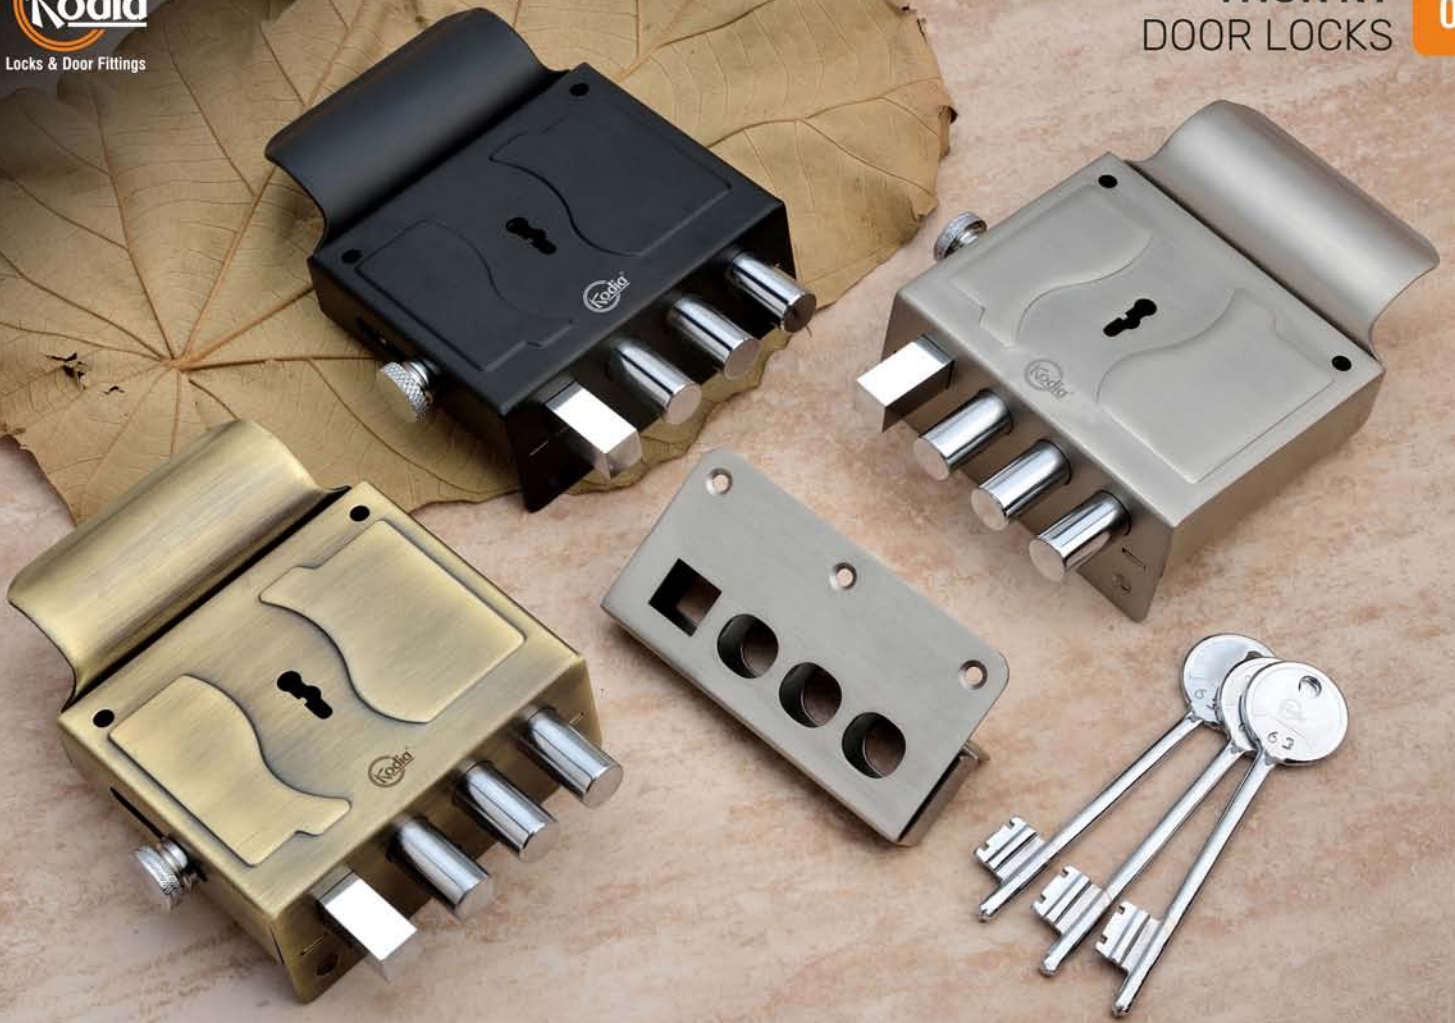

- Finish -
SS, Ant., Black, R/Gold

RL-1 (SS)
Brass-Bolt, Latch, Handle
Reversible Latch

RL-2 (IVORY)
Brass-Bolt, Latch, Handle
Reversible Latch

RL-3 (ANTIQUE)
Brass-Bolt, Latch, Handle
Reversible Latch

Reversible Latch

TRI BOLT (1C)
SS & Antique
Reversible Latch
4 Brass Ultra Keys

NL-1 (SS)
NL -2 (IVORY)
IN/OUTSIDE Latch

NLU-4 (Night Latch)
4 Brass Ultra Keys

IN/OUTSIDE
Brass Latch

1222-THOR DOOR LOCK

WITH PULL HANDLE BOTH INSIDE & OUTSIDE 3 KEYS
3 BULLET + 1 LATCH