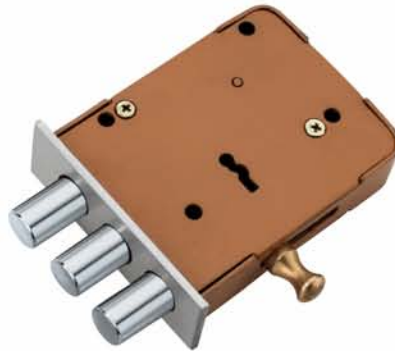

- Finish -
SS, Ant., Black, R/Gold

RL-1 (SS)
Brass-Bolt, Latch, Handle
Reversible Latch

RL-2 (IVORY)
Brass-Bolt, Latch, Handle
Reversible Latch

RL-3 (ANTIQUE)
Brass-Bolt, Latch, Handle
Reversible Latch

Reversible Latch

TRI BOLT (1C)
SS & Antique
Reversible Latch
4 Brass Ultra Keys

NL-1 (SS)
NL -2 (IVORY)
IN/OUTSIDE Latch

NLU-4 (Night Latch)
4 Brass Ultra Keys

IN/OUTSIDE
Brass Latch

1222-THOR DOOR LOCK

WITH PULL HANDLE BOTH INSIDE & OUTSIDE 3 KEYS
3 BULLET + 1 LATCH

Inside View

Outside View

1209 (ANTIQUE)
8 Lvrs. | 3 Key

1214 (SS)
8 Lvrs. | 3 Key

1214 (ANTIQUE)
8 Lvrs. | 3 Key

1201 (D/T)
8 Lvrs. | 3 Key

1202 (D/T)
8 Lvrs. | 3 Key

1203 (DELUXE)
Brass Bolt & Latch | 3 Key

1204 (ROYAL)
8 Lvrs. D/T, 3 Key

1205
6 Lvrs. | 2 Key

1206
6 Lvrs. | 2 Key

1207
6 Levers | 2 Key

1211 (4")
Full Brass 2 in 1
D/T Long Brass Keys

1213 (6")
Full Brass Door Lock
4 Turn, Long Brass Keys

CY-126
HUNTER ULTRA
6 Turn Inter Lock
SS, Ant. & Black