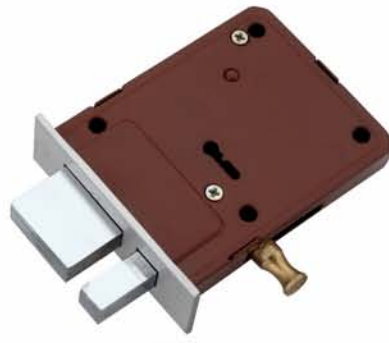

1205
6 Lvrs. | 2 Key