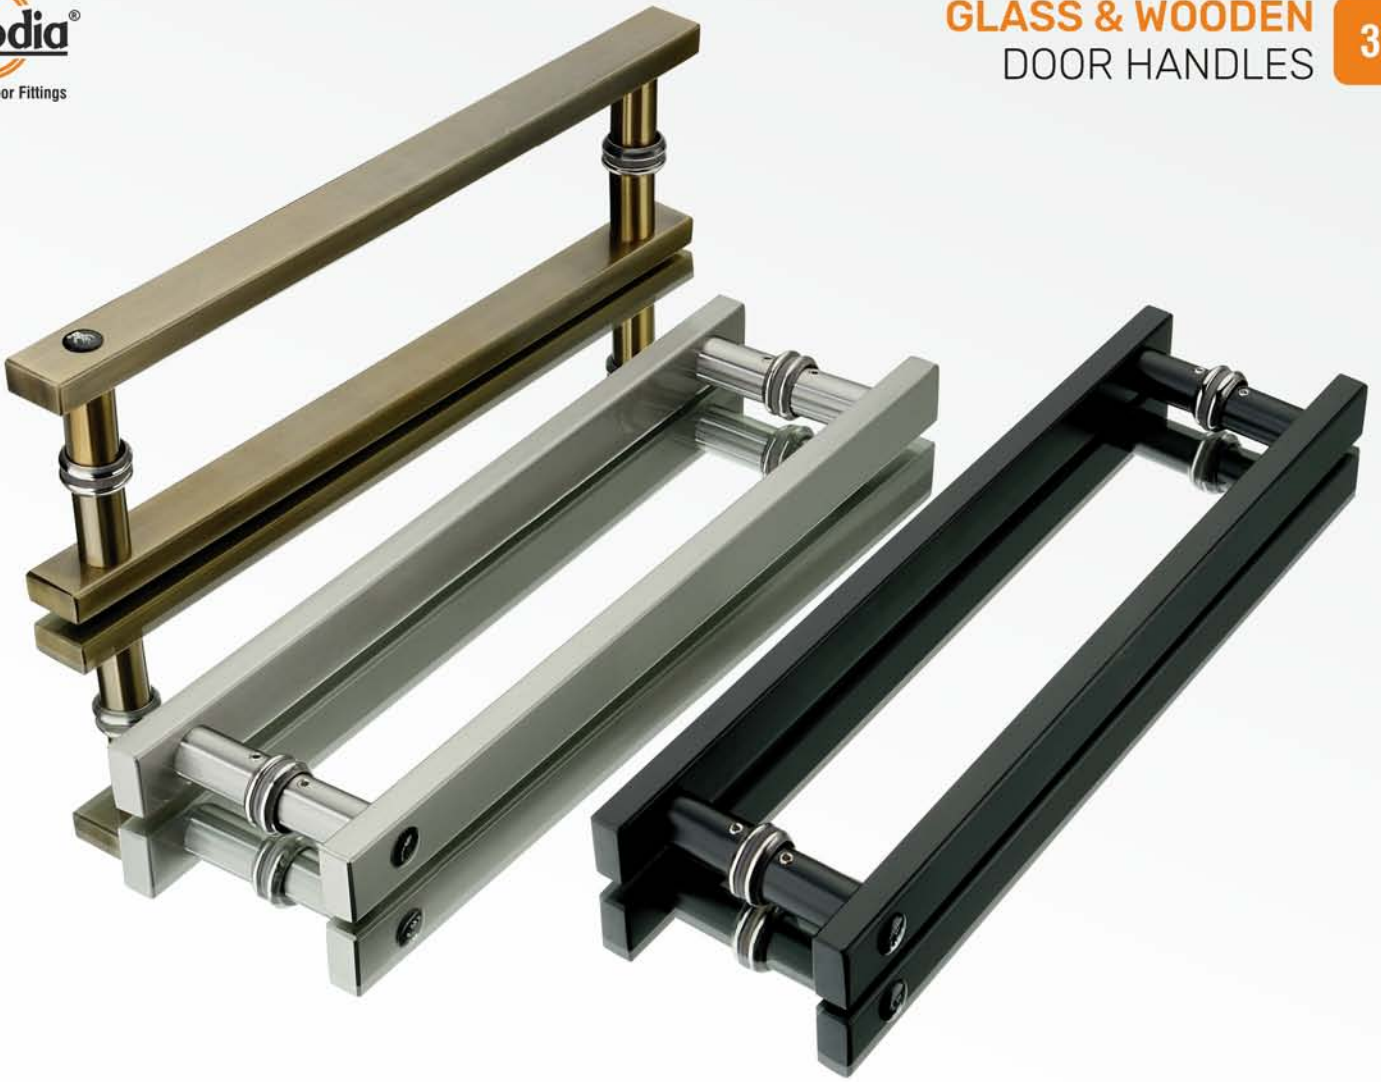

606
Rectangle
CP

607
KY Oval
CP

**GANESH
APH-901**
Pull Handle
375mm

**GANESH
ADK-46**
Door Knocker
250mm

ADK-45 (LION)
Door Knocker
165mm

MAYUR
Door Knocker
200mm

HORSE
Pull Handle
375mm

517 (BOSS)
Flat Pipe (40x10mm)
Full Matt 10", 12", 14".....