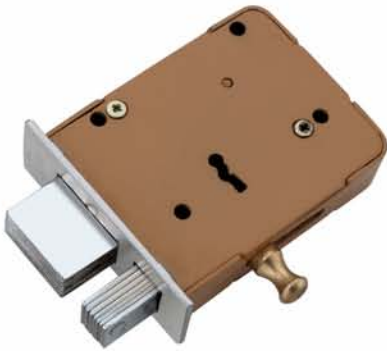

- Finish -
SS, Ant., Black, R/Gold

RL-1 (SS)
Brass-Bolt, Latch, Handle
Reversible Latch

RL-2 (IVORY)
Brass-Bolt, Latch, Handle
Reversible Latch

RL-3 (ANTIQUE)
Brass-Bolt, Latch, Handle
Reversible Latch

Reversible Latch

TRI BOLT (1C)
SS & Antique
Reversible Latch
4 Brass Ultra Keys

NL-1 (SS)
NL -2 (IVORY)
IN/OUTSIDE Latch

NLU-4 (Night Latch)
4 Brass Ultra Keys

IN/OUTSIDE
Brass Latch

1222-THOR DOOR LOCK

WITH PULL HANDLE BOTH INSIDE & OUTSIDE 3 KEYS
3 BULLET + 1 LATCH

Inside View

Outside View

1209 (ANTIQUE)
8 Lvrs. | 3 Key

1214 (SS)
8 Lvrs. | 3 Key

1214 (ANTIQUE)
8 Lvrs. | 3 Key

1201 (D/T)
8 Lvrs. | 3 Key

1202 (D/T)
8 Lvrs. | 3 Key

1203 (DELUXE)
Brass Bolt & Latch | 3 Key

1204 (ROYAL)
8 Lvrs. D/T, 3 Key

1205
6 Lvrs. | 2 Key

1206
6 Lvrs. | 2 Key

1207
6 Levers | 2 Key

1211 (4")
Full Brass 2 in 1
D/T Long Brass Keys

1213 (6")
Full Brass Door Lock
4 Turn, Long Brass Keys

CY-126
HUNTER ULTRA
6 Turn Inter Lock
SS, Ant. & Black