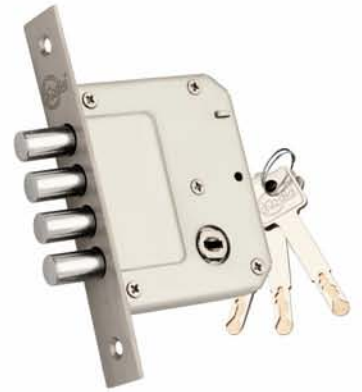

BATHROOM LATCH

1123 (HEAVY)
 (65mm)

1125 (TRIPLEX)
 Brass Latch & Bush
 (70mm)

1126 (SUPREME)
 Brass Latch & Bush

CY 116
Bullet Dead Lock
2 SS Key Hole

CY 117
Plain Bolt Dead Lock
2 SS Key Hole

CY 118
Pardar Sliding
Dead Lock D/T