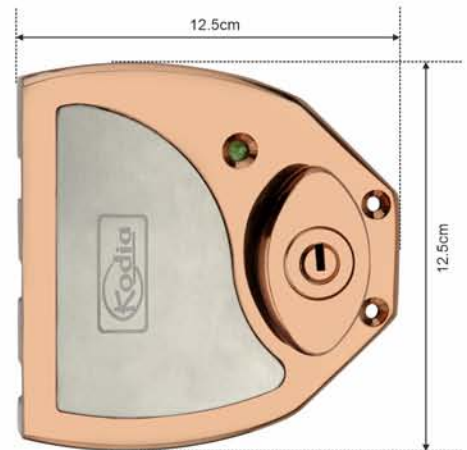

SUPER BOLT (2C)

Keys : Brass Ultra Keys
Single & Double Door

Features:

- Applications - Wooden Entrance, Sliding and Double Doors
- Strong Metal Body and Robust Design Provides Inherent Strength to Your Door
- 29mm Brass Cylinder 14 Pin
- High Precision Computerized Dimple 4 Keys
- Easy to Operate by Rotating Knob
- Flawless Finish