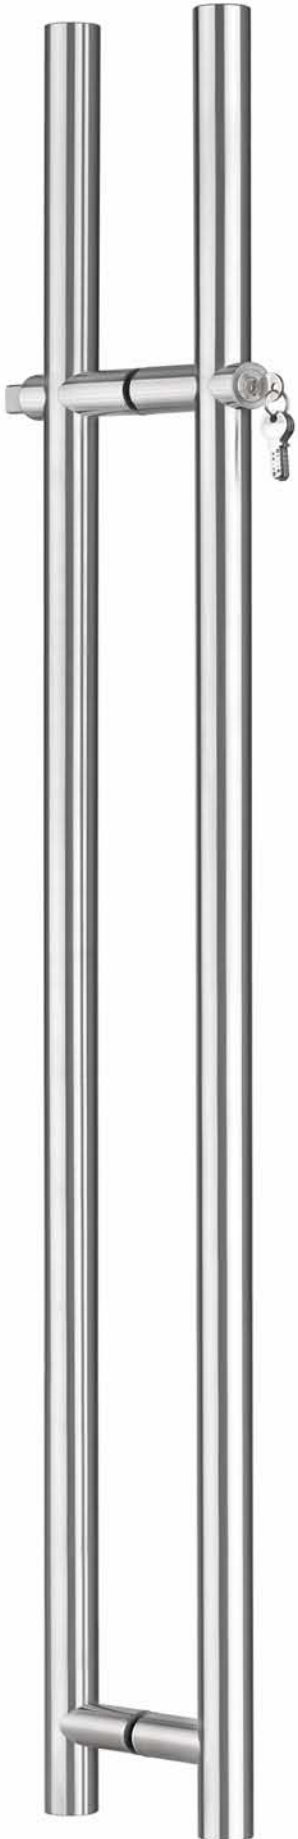

Available Finish : SS, Antique & Black
Available Sizes : Hole to Hole
8", 10", 12", 14", 16", 18" upto 48"

511 (A-TYPE)
25mm Pipe
T.T. & Full Matt